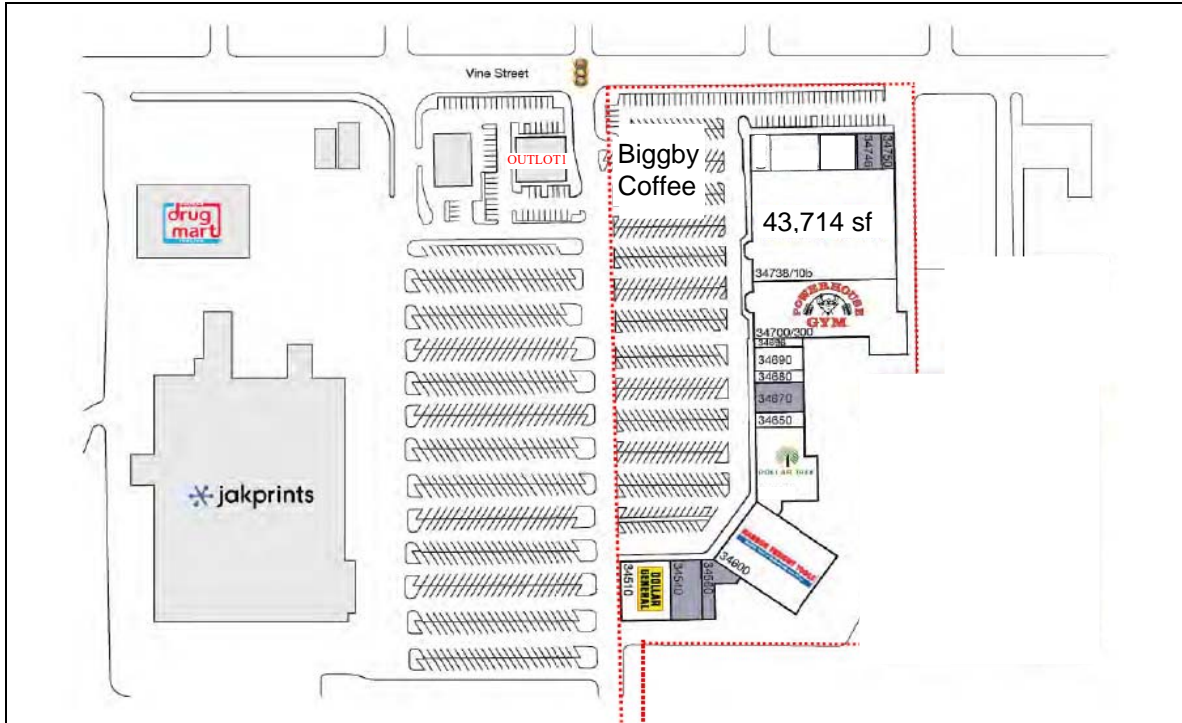

The Vineyards – Site Plan

#	TENANT	SF
34750	AVAILABLE	933
34746	AVAILABLE	2,200
34736	ADULT HOME CARE	
34734	ADULT HOME CARE	
34712	DISCOUNT TOBACCO	
34710	CARBRY'S	
34708	AMERICAN FREIGHT	43,714
34700	POWERHOUSE GYM	
34696	SMILE OHIO	
34690	TWIN VALUE OPTICAL	
34680	VINEYARDS HAIR DESIGN	
34670	AVAILABLE	4,000
34650	LI GARDEN	
34620	DOLLAR TREE	
34600	HARBOR FREIGHT	
34560	NAIL SALON	1,450
34540	GAMING	
34510	DOLLAR GENERAL	
OUTLOTS		
OUTLOT1	AVAILABLE	6,000
OUTLOT2	BIGGBY COFFEE	